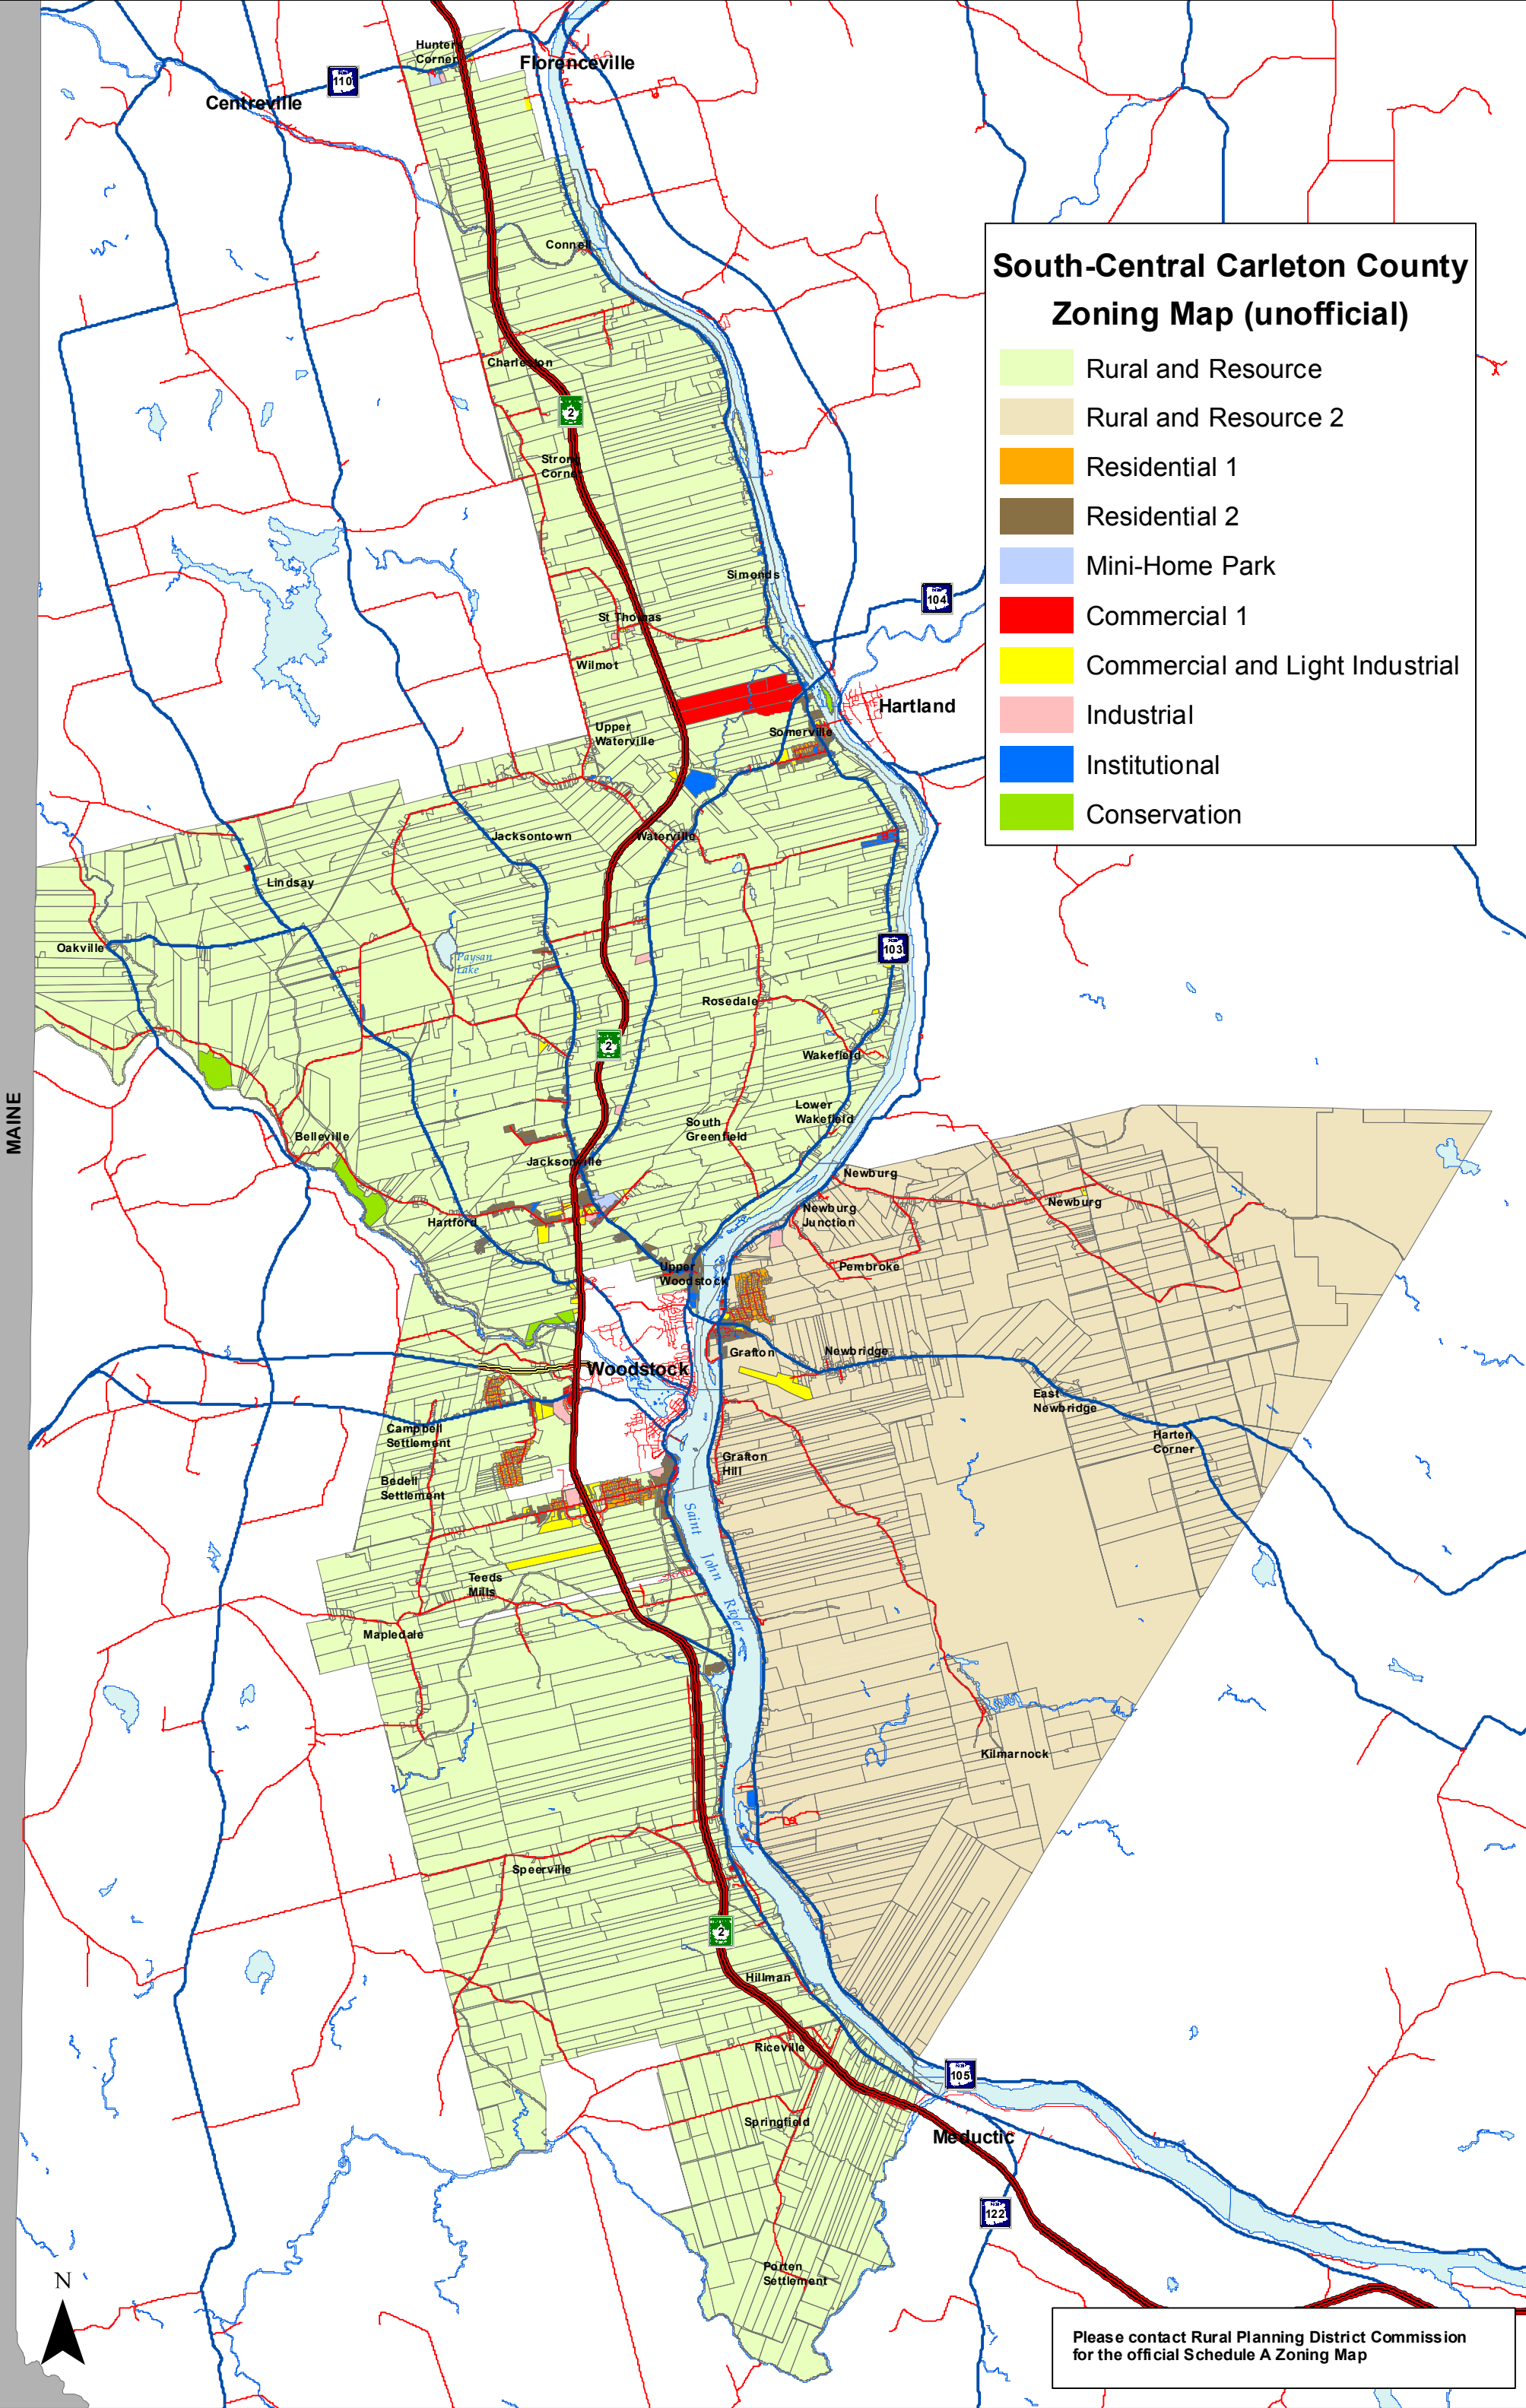

South-Central Carleton County Zoning Map (unofficial)

- Rural and Resource
- Rural and Resource 2
- Residential 1
- Residential 2
- Mini-Home Park
- Commercial 1
- Commercial and Light Industrial
- Industrial
- Institutional
- Conservation

Please contact Rural Planning District Commission
for the official Schedule A Zoning Map